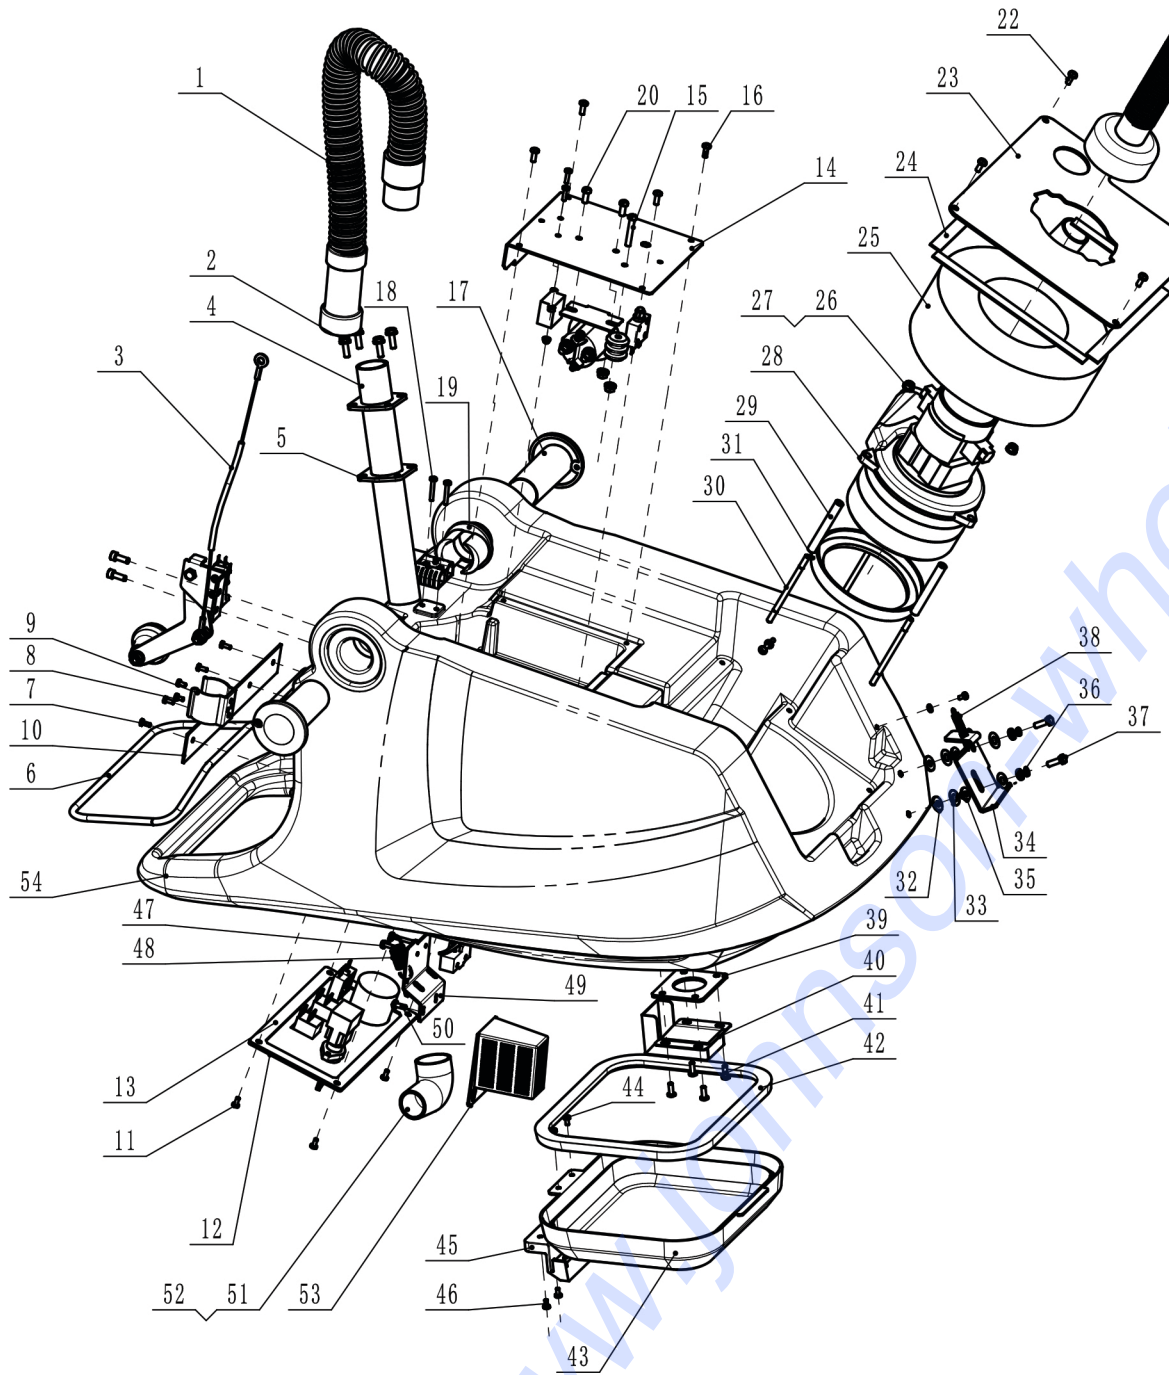

AS55 SUMP ASSEMBLY

27	51003000138	Washer, Flat
26	51007000009	Locknut
25	31000790045	Sponge
24	31000330337	Seal Strip
23	32010000422	Cover Plate, Motor
22	51003000042	Washer, Flat
21	31000150174	Silencing Pipe
20	51006000220	Screw, Cross, Pan
19	47050000008	Pad
18	51006000005	Screw
17	31010000807	Rotation Shaft, Tank
16	51006000210	Screw, Cross, Pan
15	51006000503	Screw, Cross, Pan
14	32010000423	Fixing Plate
13	47100000002	EVA Pad
12	32010000433	Control Panel
11	51006000004	Screw
10	32010000437	Retaining Plate
9	31000080063	Clamp
8	51006000210	Screw, Cross, Pan
7	51006000051	Screw, Cross, Pan
6	32070000142	Motor Switch Handle
5	31000120006	Pad, Suction Hose
4	31000150002	Hose, Suction
3	46070000016	Pulling Cable, Squeegee
2	51008000058	Bolt, Hex
1	31000150141	Drain Hose

54	31020000026	Recovery Tank
53	31010000808	Protective Cover
52	32000160003	Clamp
51	47050000007	Elbow
50	51006000210	Screw, Cross, Pan
49	32010000439	Bracket, Safety Switch
48	51020000109	Tension Spring
47	51006000005	Screw
46	51006000217	Screw, Cross, Pan
45	47050000002	Connection
44	51006000217	Screw, Cross, Pan
43	31010000809	Cover, Recovery Tank
42	47050000003	Rubber Strip
41	51006000210	Screw, Cross, Pan
40	32000450119	Cover, Suction hose
39	31000120007	Holding Plate
38	46070000012	Spring
37	51008000058	Bolt, Hex
36	51003000141	Washer, Spring
35	32030000440	Copper Washer
34	32010000431	Fastener
33	47990000002	Washer, Flat
32	51003000138	Washer, Flat
31	31000110083	Gasket
30	51006000249	Prop
29	32000710029	Bushing
28	22249000036	Vacuum Motor