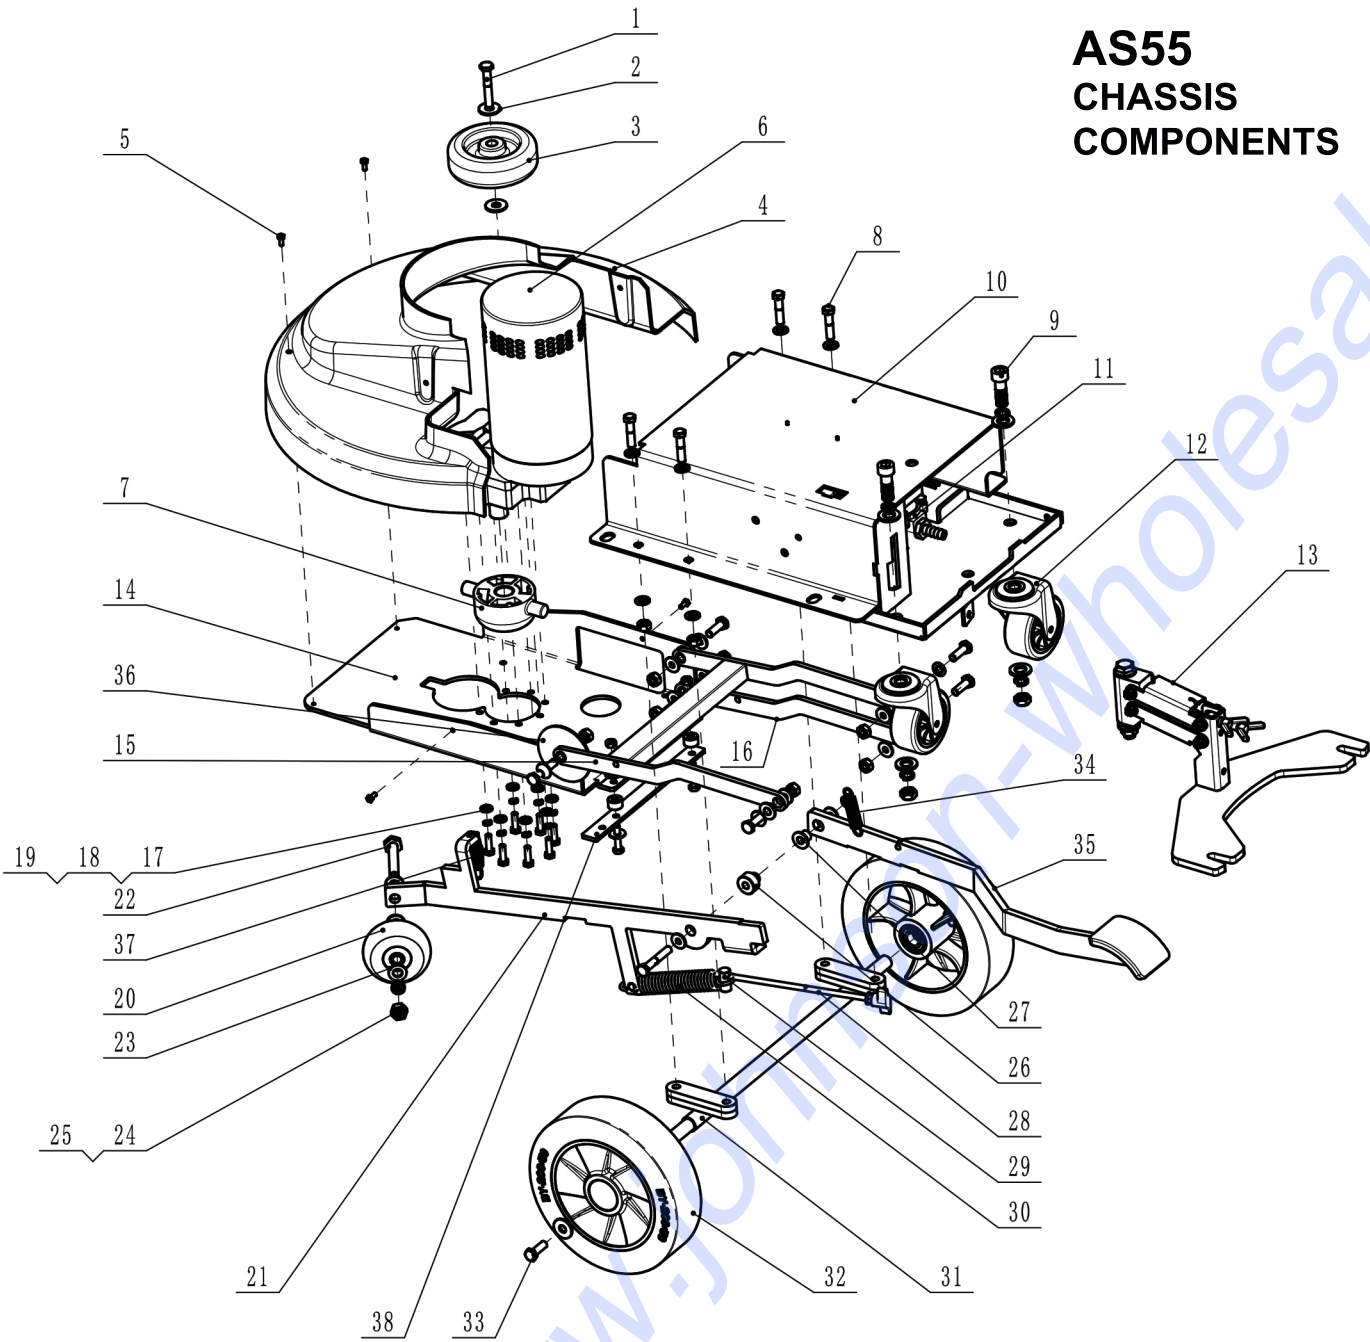

# AS55 CHASSIS COMPONENTS

38	32010000535	Fastener
37	46070000013	Spring
36	47050000006	Rubber Gasket
35	32020000261	Welding Part, Pedal
34	46070000014	Spring
33	51008000103	Bolt, Hex
32	46070000018	8 Inch Wheel
31	32020000263	Welding Part, Wheel Axle
30	51020000068	Tension Spring
29	32030000494	Fastener, Spring
28	32070000144	Wing Screw
27	32030000488	Copper Washer
26	32030000487	Copper Washer
25	51007000017	Locknut
24	51020000077	Washer, Spring
23	51003000038	Washer, Flat
22	51008000041	Bolt, Hex
21	32010000527	Retaining Lever, Brush
20	47010000007	3 Inch Wheel
19	51003000042	Washer, Flat
18	51003000141	Washer, Spring
17	51008000058	Bolt, Hex
16	32010000531	Lifting Link
15	32020000262	Welding Part, Lifting Link
14	32010000532	Fixing Plate
13	22229070122	Bracket Squeegee
12	47010000008	Omni-directional Wheel
11	33000060015	Solenoid Valve
10	32020000260	Welding Part, Main Frame
9	51008000091	Bolt, Hex
8	51008000079	Bolt, Hex
7	46050000001	Fixing Adapter, Brush
6	33010030002	Motor, Brush
5	51006000051	Screw, Cross, Pan
4	47030000001	Cover, Brush
3	31010000102	Wheel
2	51003000056	Washer, Flat
1	51008000065	Bolt, Hex