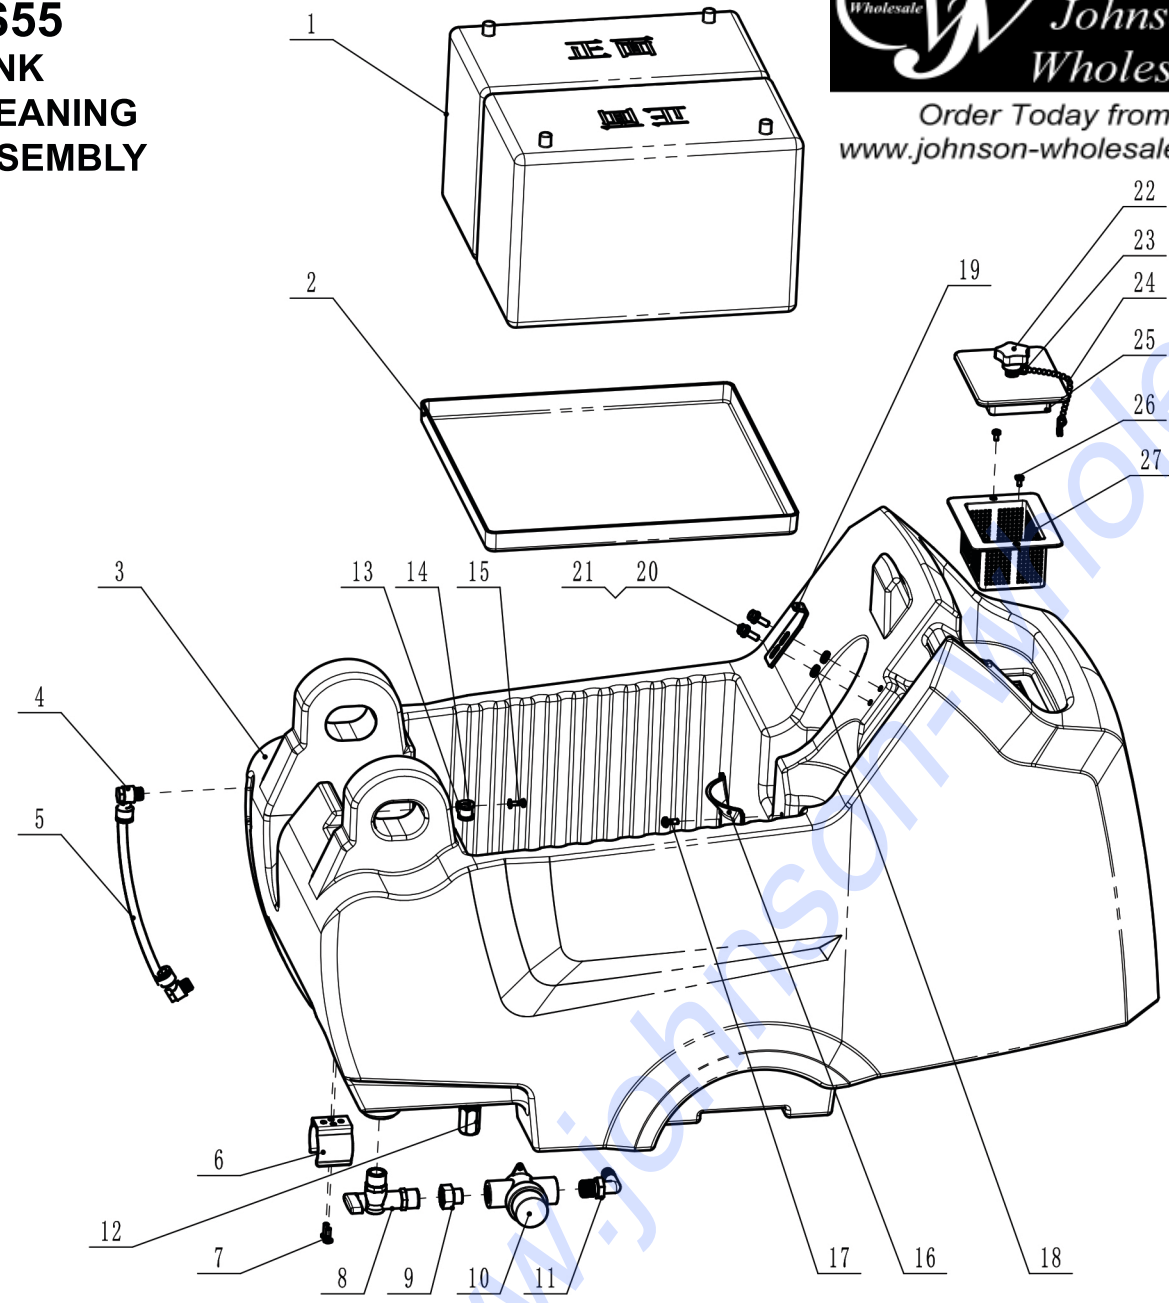

27	31000160009	Filter
26	51006000321	Screw, Cross, Countersunk, Self-tapping
25	31000790115	Sponge, Waterproof
24	32000970023	Chain
23	32000240029	Fastener
22	51007000001	Knob Nut
21	51003000141	Washer, Spring
20	51008000058	Bolt, Hex
19	32010000432	Fastener
18	51003000042	Washer, Flat
17	51006000210	Screw, Cross, Pan
16	31000050876	Cover, Silencing Pipe
15	51006000051	Screw, Cross, Pan
14	47050000004	Rubber Sleeve
13	31000550005	Cable Clip
12	32001300001	Mini Ball Valve
11	31000470038	Elbow
10	31001070007	Filter
9	46070000009	Adapter
8	46070000010	Triangle Valve
7	51006000210	Screw, Cross, Pan
6	31000080063	Clamp, Drain Hose
5	47990000003	PU Exhaust Pipe
4	47990000001	Joint
3	31020000025	Solution Tank
2	47030000002	Battery Tray
1	33030110001	Battery