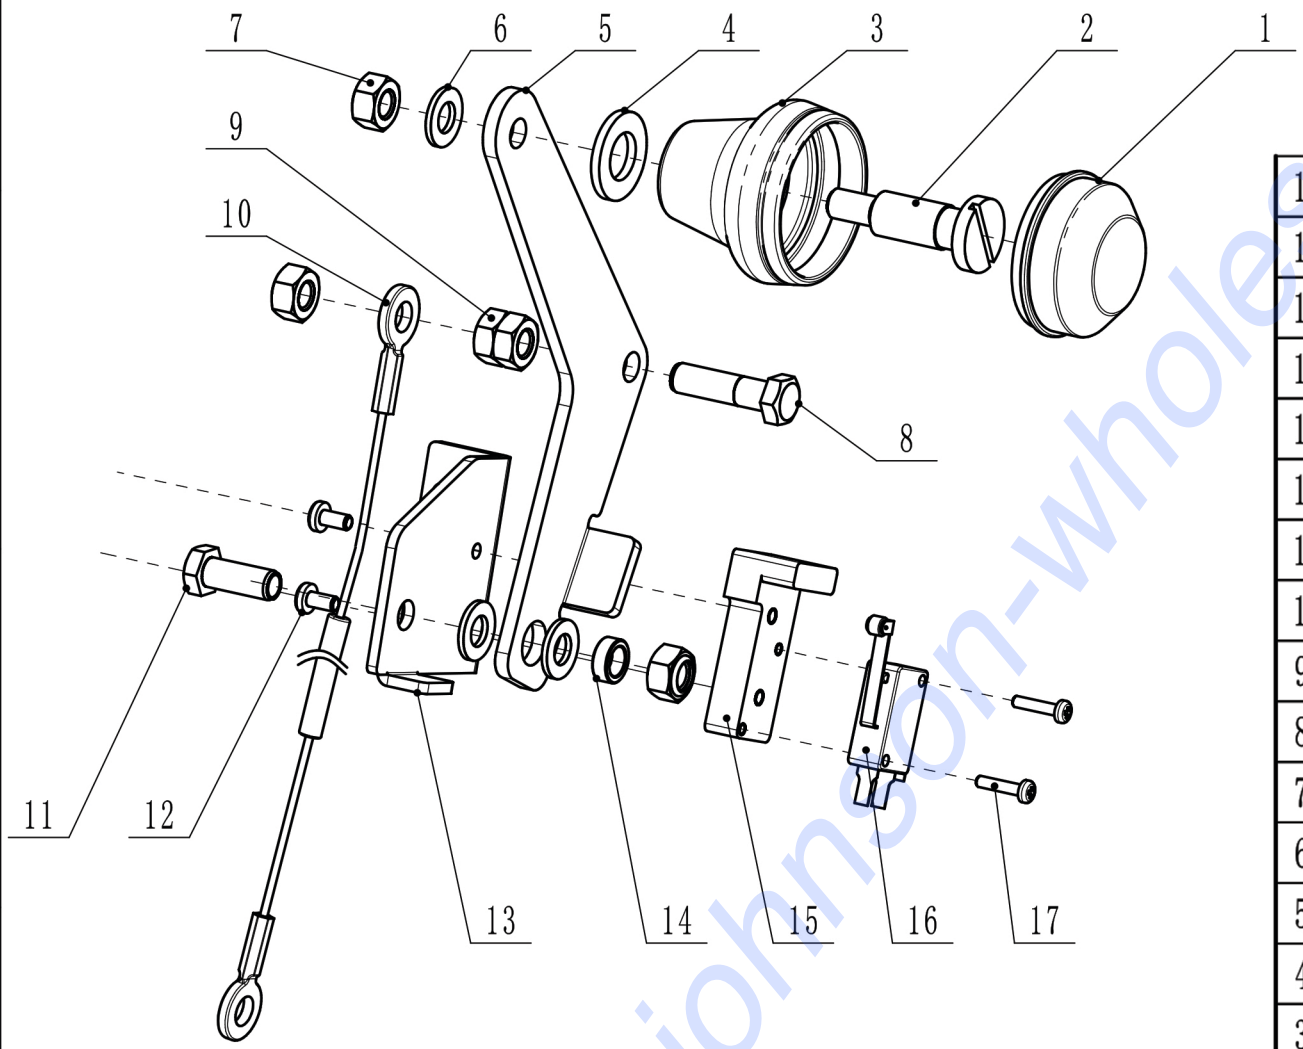

# AS55 TANK CLEANING ASSEMBLY

Order Today from  
[www.johnson-wholesale.com](http://www.johnson-wholesale.com)

27	31000160009	Filter
26	51006000321	Screw, Cross, Countersunk, Self-tapping
25	31000790115	Sponge, Waterproof
24	32000970023	Chain
23	32000240029	Fastener
22	51007000001	Knob Nut
21	51003000141	Washer, Spring
20	51008000058	Bolt, Hex
19	32010000432	Fastener
18	51003000042	Washer, Flat
17	51006000210	Screw, Cross, Pan
16	31000050876	Cover, Silencing Pipe
15	51006000051	Screw, Cross, Pan
14	47050000004	Rubber Sleeve
13	31000550005	Cable Clip
12	32001300001	Mini Ball Valve
11	31000470038	Elbow
10	31001070007	Filter
9	46070000009	Adapter
8	46070000010	Triangle Valve
7	51006000210	Screw, Cross, Pan
6	31000080063	Clamp, Drain Hose
5	47990000003	PU Exhaust Pipe
4	47990000001	Joint
3	31020000025	Solution Tank
2	47030000002	Battery Tray
1	33030110001	Battery

## AS55 LIFTING SPARE PARTS

17	51006000215	Screw, Cross, Pan
16		Microswitch
15	32030000447	Fastener, Switch
14	32030000517	Bushing
13	32010000438	Fastener, Handle
12	51006000051	Screw, Cross, Pan
11	51008000004	Bolt, Hex
10	46070000016	Pulling Cable, Squeegee
9	51007000141	Bolt, Hex
8	51008000094	Bolt, Hex
7	51007000117	Locknut
6	51003000056	Washer, Flat
5	32010000434	Lifting Arm
4	51003000041	Washer, Flat
3	31000010001	Hand Grip
2	32000470016	Spiale
1	31000050031	Cover