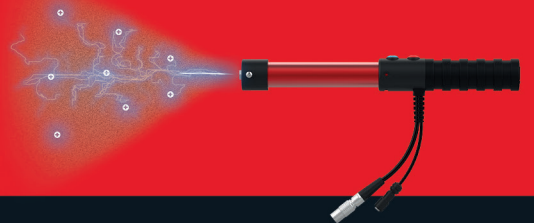

WALL DOCK

Hang neatly on the wall

BACKPACK ADVANTAGES

- Battery backpack system - No trailing cable, fully mobile
- 1hr 50 minutes continuous runtime
- Quick change battery if longer runtime required
- Reliable low cost sealed lead acid battery
- 34oz quick change solution bottle
- No need to remove backpack to refill, bottle change conveniently on your belt
- Lightweight backpack - 9.9lbs
- Commercial grade high pressure pump: 8-10 bar
- Battery weight supported by your waist using comfortable belt
- Belt holster to store Storm wand
- Multifunctional backpack, connect to your Storm Ballistic Virus Killer & also connect to your JET3 floor scrubber
- Proven reliability using existing MotorScrubber Backpack Technology

TECHNICAL SPECIFICATIONS

DESCRIPTION	SPECIFICATION
●●● Multifunctional system	Yes
○● Micron	<40 micron high speed swirl nozzle fitted standard. 80 & 110 micron optionals
⋮ Spray distance	Optimum coverage @ 12", 47" max
☑ Solution capacity	34oz quick reload
↔ Coverage	Coverage: 807ft²/US Gallon (Test at 12" distance @ 100% coverage for virus control)
⤵ Flow	2.7oz/minute
Ⓚ Backpack weight empty	9.9lbs
Ⓚ Backpack weight full	11.6lbs
Ⓚ Weight on wrist in use	0.6lbs
🕒 Battery run time	1 hour 50 continuous 3 hour usage theoretical
🔌 Charge time	8 hours overnight
🔋 Quick change battery	Yes for longer runtime
🔋 Spare battery cost	Available on request

FOLDABLE BOTTLE CARRIER

- Carry 338oz to working area, for quick reload

UPGRADE IN THE FUTURE

AVAILABLE SOON FOR PRE-ORDER

ELECTROSTATIC VIRUS KILLER

USA

630 326 3107

usaorders@motorscrubberclean.com

info@motorscrubberclean.com

www.motorscrubberclean.com