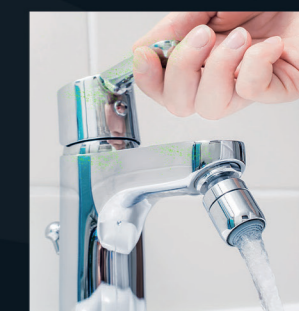

**MILITARY GRADE CONNECTORS**

- Effortlessly switch between Storm & JET3

**ANTI DRIP CHECK VALVE**

- Quick connect

**QUICKLY DISINFECT ALL FREQUENTLY TOUCHED SURFACES**

SHOPPING TROLLEYS

DOOR HANDLES

TRANSPORT HAND RAILS