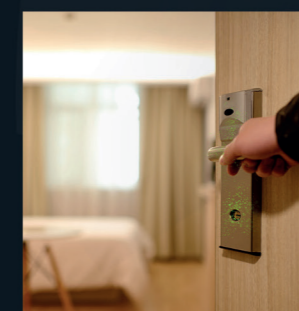

**MILITARY GRADE CONNECTORS**

- Effortlessly switch between Storm & JET3

**ANTI DRIP CHECK VALVE**

- Quick connect

**QUICKLY DISINFECT ALL FREQUENTLY TOUCHED SURFACES**

SHOPPING TROLLEYS

DOOR HANDLES

TRANSPORT HAND RAILS

## WALL DOCK

Hang neatly on the wall