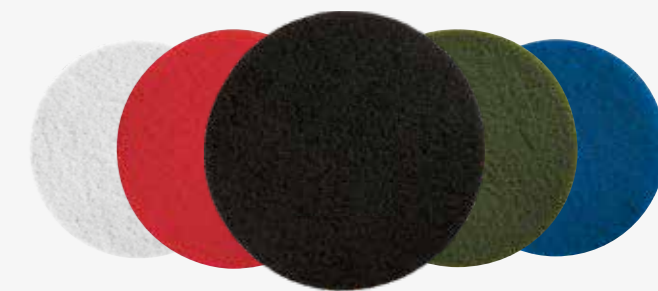

PADS, BRUSHES & ACCESSORIES

Fit all models except the Handy

MEDIUM DUTY BRUSH

Our most popular and versatile brush, gives a brilliant clean on all internal smooth and textured floors and tiles, non-scratch.

CODE: MS1041

TILE & GROUT BRUSH

Our most abrasive brush has grit filaments for deep cleaning tiles, especially ceramics. Also great for restoring grout.

CODE: MS1039TG

AGGRESSIVE DUTY BRUSH

Perfect for dirty concrete in industrial environments; use on oil, grease, food deposits and exterior surfaces.

CODE: MS1039P

FLAGGED TIPPED BRUSH

This very delicate brush is ideal for dusting air vents and great for vehicle and exterior surface cleaning with the ProWash.

CODE: MS1044

DELICATE BRUSH

Ideal for scrubbing short pile commercial carpets and stairs before extraction cleaning and painted wooden surfaces.

CODE: MS1038

MICROFIBRE PAD

For glass, mirrors and stainless steel polishing also great for carpet spot cleaning.

CODE: MS1053

SPONGE DISC

For delicate surfaces such as in vehicle cleaning.

CODE: MS1030HD

PAD HOLDER

Velcro drive plate for attaching all our pads.

CODE: MS1046

DIAMOND TWISTER™ RANGE

For Marble, Vinyl, Terrazzo & Concrete Floors. Just Add Water.

White Twister™ Scrub + Restore

Step 1: Removes stains and scratches giving a fresh new layer.

CODE: MS211763

Yellow Twister™ Shine Building

Step 2: Starts to build a shine.

CODE: MS211760

Green Twister™ Shine + Maintain

Step 3: Adds shine and used for maintaining the surface.

CODE: MS211759

CRYSTALLISER CHEMICAL