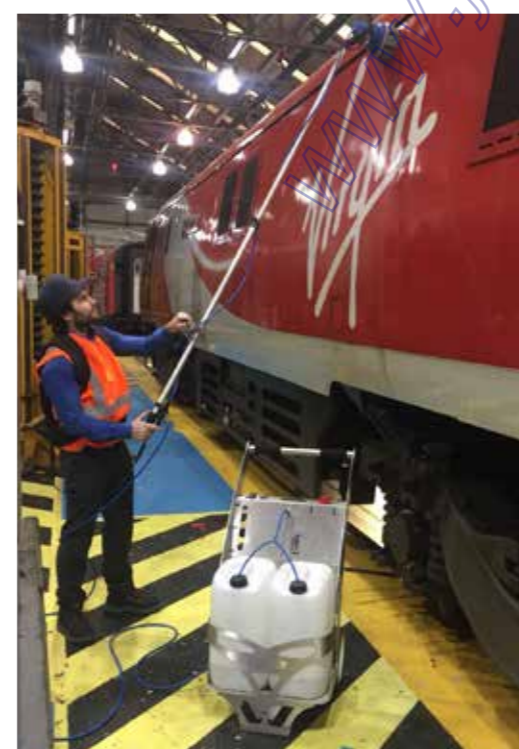

## MOTORSCRUBBER RANGE IN USE

The MotorScrubber range of machines can be used for a multitude of cleaning and polishing tasks. Use MotorScrubber for tight areas, around toilets and secure fixtures, in swimming pools and water features, on stairs and walls and other out of reach places, vehicle cleaning, cladding and signage, tough marks, polishing and the list goes on.