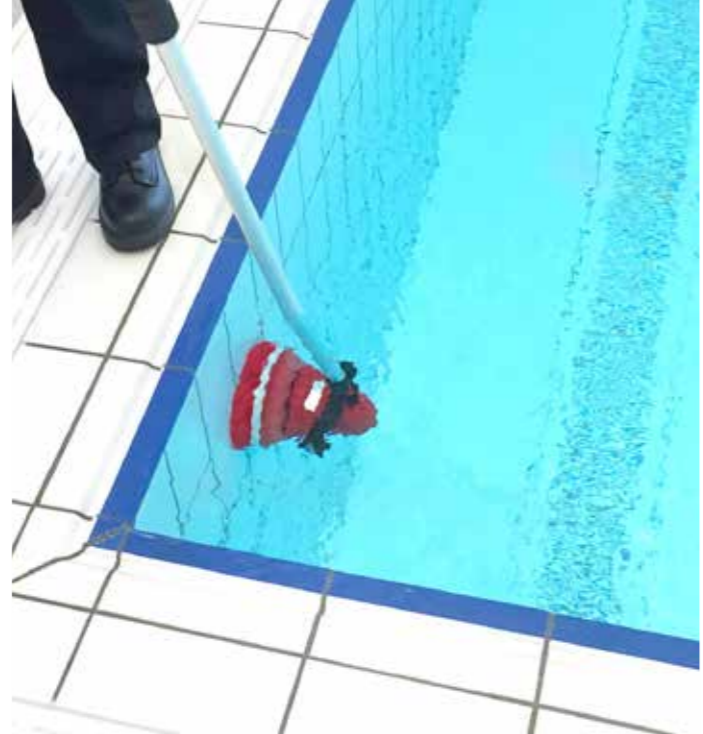

## MOTORSCRUBBER RANGE IN USE

The MotorScrubber range of machines can be used for a multitude of cleaning and polishing tasks. Use MotorScrubber for tight areas, around toilets and secure fixtures, in swimming pools and water features, on stairs and walls and other out of reach places, vehicle cleaning, cladding and signage, tough marks, polishing and the list goes on.