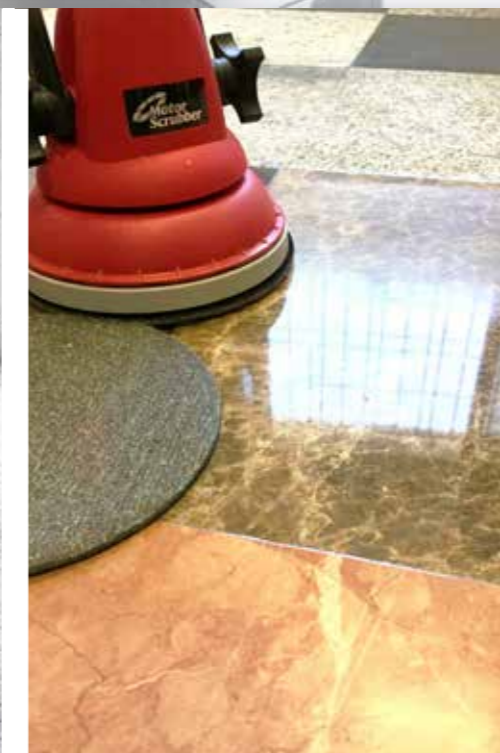

CRYSTALLISER CHEMICAL

Our crystalliser chemical has been developed and tested for the fastest, highest shine when used with MotorScrubber. This hard wearing chemical creates a protective layer with a beautiful mirror shine. Perfect for crystallising small areas such as marble steps, bar tops, café tables and luxury bathrooms.

CODE: MS1072 (33fl oz)

CRYSTALLISER PAD

Stainless steel pad for crystallising marble. This simple 2 step process lets you achieve a mirror shine; Apply the crystallising chemical to surface and buff until dry. Use a new pad to lock in the shine and give an exceptional hard wearing mirror finish.

CODE: MS1071 (2 PACK)