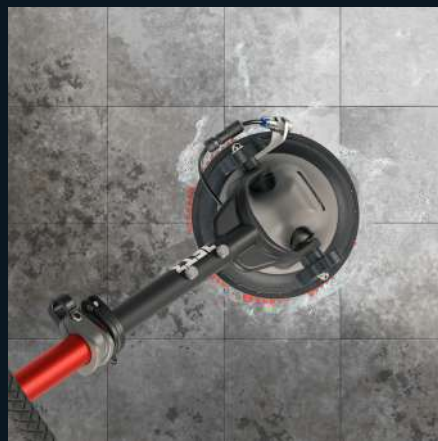

DEEP CLEAN. MAINTAIN. TRANSFORM.

The ultimate two-step process to deep clean, maintain, and completely transform every floor.