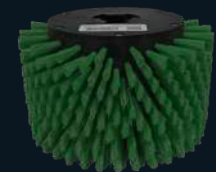

Green Stair Brush

MS1049T
Made from grit filaments for deep cleaning stairs and base/ skirting boards with hard surfaces like concrete and resin. Perfect for outdoor steps and industrial factory floors.