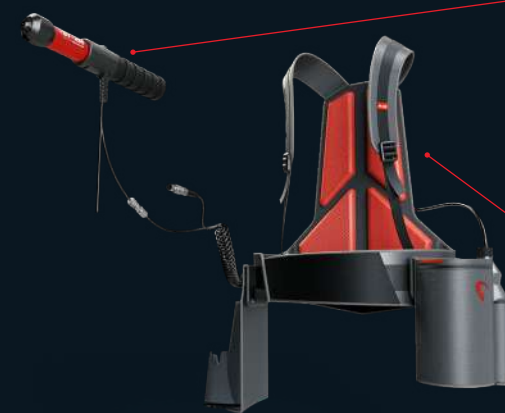

WHAT'S IN THE BOX

1. STORM Wand
2. Gen 3 Battery Backpack

Attach our M-Wipes system to your backpack belt and easily dispense a specially designed cleaning cloth for fast, hygienic surface cleaning. Simply wipe the surface and dispose of the cloth in the waste pouch for a professional, hygienic solution.

STORM WAND

Droplet Size	68 microns
Spray	Optimum coverage at 30cm (11.8in) Max distance 120cm (47.2in)
Coverage	75m²/ litre (807ft² / 0.2gl)
Flow	77ml (2.6fl oz)/ minute
Weight	0.3kg (0.7lbs)

BACKPACK

Run Time	1.5 hours continuous spray Quick-change battery for additional runtime
Charging Time	Up to 8 hours or overnight
Battery Spec	12 Volt 7AH sealed battery
Solution Capacity	1l (0.2gl)
Backpack Weight	3.8kg (8.4lbs) secured to waist