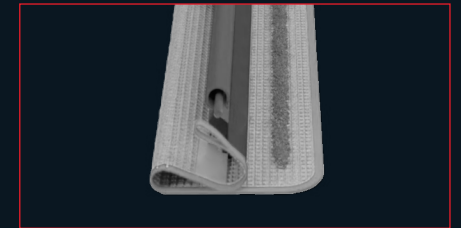

BLADE

More Surface Pressure

The precision edge exerts up to 80x more surface pressure onto the ultra-microfibre mop to remove more dirt and grime with every clean.

Quick-Change

Switch one ultra-microfibre for another with a simple slide off, slide on.