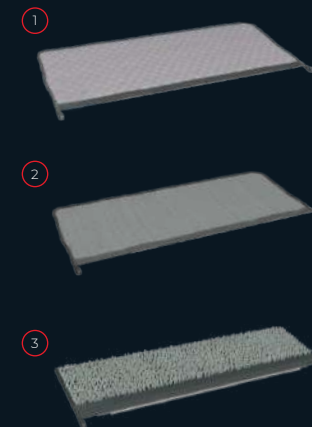

WHAT'S IN THE BOX

1. BLADE Handle
2. BLADE Frame
3. S-Fibre