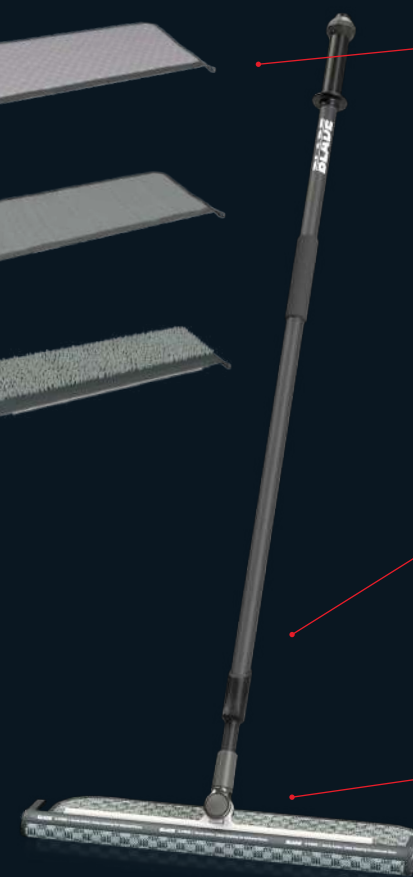

Clean better, clean faster.

BLADE KEY FEATURES

- Refillable handle delivers fresh solution with every spray
- Up to 80x more surface pressure
- Precision cleaning for edges, grout, and tight corners
- Up to 4x more coverage with each reversible ultra-microfibre

WHAT'S IN THE BOX

1. BLADE Handle
2. BLADE Frame
3. S-Fibre

ULTRA-MICROFIBRES

Colour-coded tabs	
Machine washable up to 500 wash cycles	
1. S-Fibre (scrub)	Non-scratch scrub fibres recommended for the daily maintenance of rough or textured floors.
2. G-Fibre (glide)	For daily maintenance cleaning. Recommended for use on smooth floors.
3. A-Fibre (absorb)	For mopping up spills, or to dry the floor. Absorbs up to 500ml (16oz) of liquid.

HANDLE

Solution Capacity	600ml (20.2fl oz)
Three built-in spray jets	
Refillable aluminium handle with water level indicator	
Non-slip handle	

FRAME

Flexible rubber squeegee blade tracks floor surface and texture
Channel to easily slide on ultra-microfibre cloths